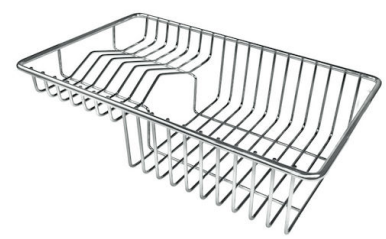

Save space system

Drain and siphon are designed to leave as much space as possible in the under-sink area, more and more useful today for theseparate waste collection systems.

Small radius

Bowls with squared shapes with a modern design and an increased capacity, for a minimal aesthetics connected with an extreme praticity.

Space waste fitting

The elegant SPACE steel cap closes the drain and leaves no visible residues collected in the basket below. Space also has a small footprint and allows the optimal use of the under-sink compartment.

GRILLE POR.ASSIETTES INOX

mm214x379

A100 C03

* only in combination with the accessory
A644 A01

GRILLE PORTE-ASSIETTES INOX

250x425

A100 B01

GRILLE PORTE-ASSIETTES INOX